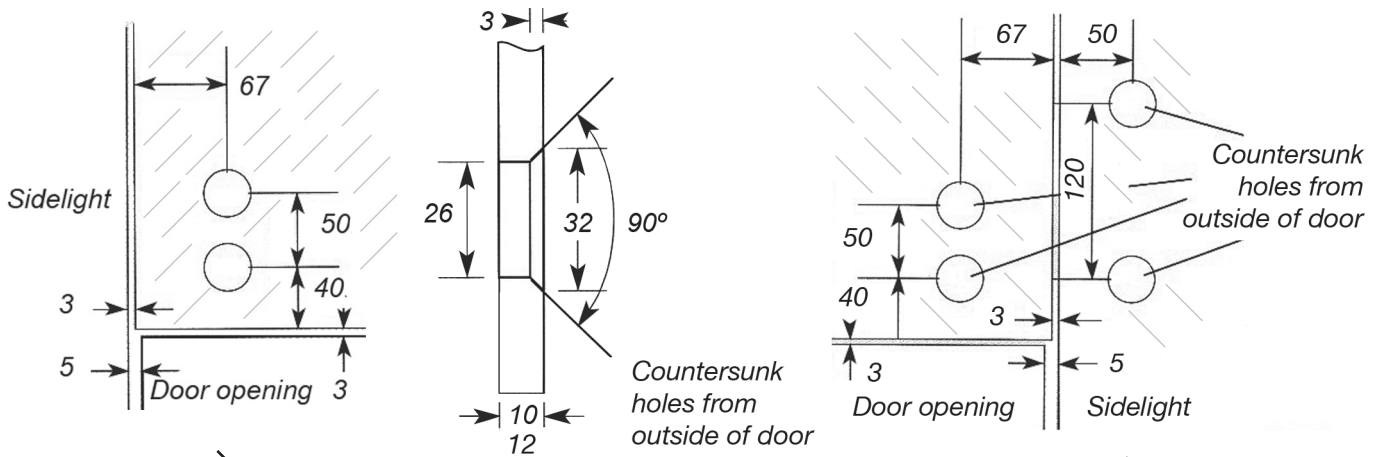

## Pirouette Series

Frameless pivot door

Product Codes	Description	Prices
RPF100 (bottom)	Bottom pivot pole	\$231.85
RPF200 (top)	Top pivot pole	\$231.85
RPF300	Top pivot keeper for glass transom	\$193.19
RPF400	Top pivot keeper for top and side right	\$347.77
RPF500	Top pivot for standard ceiling	\$67.65
FF280	Floor bearing pivot	\$35.00
CASM60HD	Floor Spring	\$270.00
<b>Total value of door set up below w floor bearing pivot</b>		<b>\$566.35</b>
<b>Total value of door set up below w floor spring</b>		<b>\$801.35</b>

Specifications	
Maximum door weight	80kgs
Maximum door height	2500mm
Maximum door width	1200mm
Glass thickness	10 & 12mm
Finish	304 SSS

**Pirouette Series**  
Frameless pivot door

**RPF300** Transom Pivot