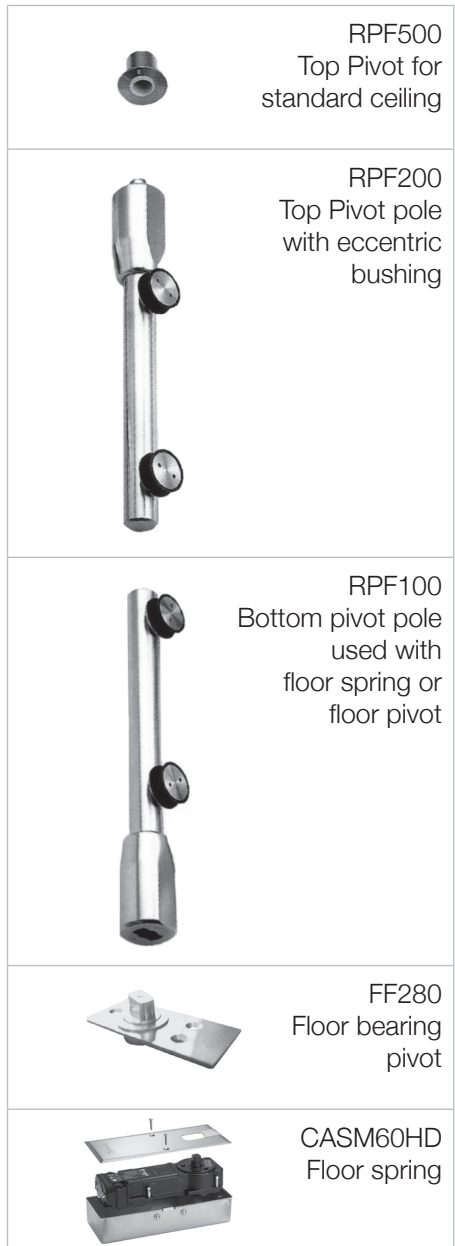

## Pirouette Series

Frameless pivot door

Product Codes	Description	Prices
RPF100 (bottom)	Bottom pivot pole	\$231.85
RPF200 (top)	Top pivot pole	\$231.85
RPF300	Top pivot keeper for glass transom	\$193.19
RPF400	Top pivot keeper for top and side right	\$347.77
RPF500	Top pivot for standard ceiling	\$67.65
FF280	Floor bearing pivot	\$35.00
CASM60HD	Floor Spring	\$270.00
<b>Total value of door set up below w floor bearing pivot</b>		<b>\$566.35</b>
<b>Total value of door set up below w floor spring</b>		<b>\$801.35</b>

Specifications	
Maximum door weight	80kgs
Maximum door height	2500mm
Maximum door width	1200mm
Glass thickness	10 & 12mm
Finish	304 SSS

**Pirouette Series**  
Frameless pivot door

**RPF300** Transom Pivot

**RPF400** Transom sidelight connector with pivot