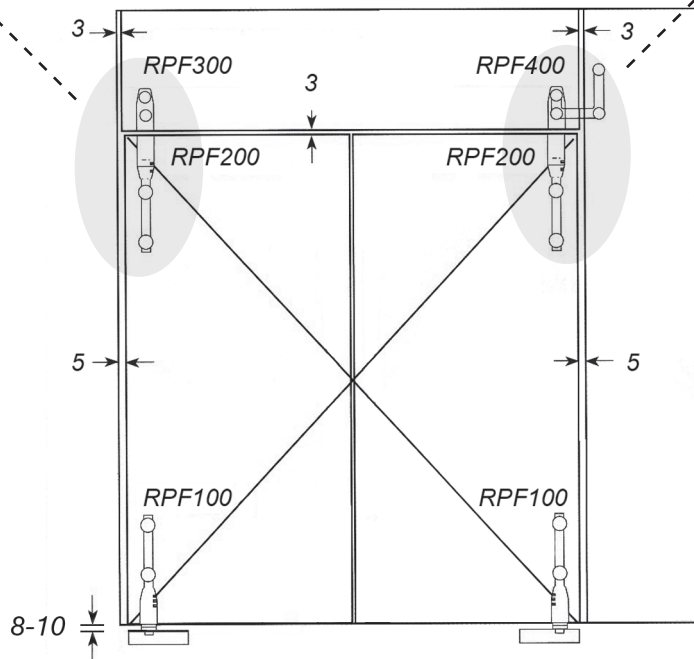

## Pirouette Series

Frameless pivot door

Product Codes	Description	Prices
RPF100 (bottom)	Bottom pivot pole	\$231.85
RPF200 (top)	Top pivot pole	\$231.85
RPF300	Top pivot keeper for glass transom	\$193.19
RPF400	Top pivot keeper for top and side right	\$347.77
RPF500	Top pivot for standard ceiling	\$67.65
FF280	Floor bearing pivot	\$35.00
CASM60HD	Floor Spring	\$270.00
<b>Total value of door set up below w floor bearing pivot</b>		<b>\$566.35</b>
<b>Total value of door set up below w floor spring</b>		<b>\$801.35</b>

Specifications	
Maximum door weight	80kgs
Maximum door height	2500mm
Maximum door width	1200mm
Glass thickness	10 & 12mm
Finish	304 SSS

**Pirouette Series**  
Frameless pivot door

**RPF300** Transom Pivot