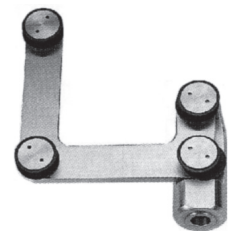

## Pirouette Series

Frameless pivot door

Product Codes	Description	Prices
RPF100 (bottom)	Bottom pivot pole	\$231.85
RPF200 (top)	Top pivot pole	\$231.85
RPF300	Top pivot keeper for glass transom	\$193.19
RPF400	Top pivot keeper for top and side right	\$347.77
RPF500	Top pivot for standard ceiling	\$67.65
FF280	Floor bearing pivot	\$35.00
CASM60HD	Floor Spring	\$270.00
<b>Total value of door set up below w floor bearing pivot</b>		<b>\$566.35</b>
<b>Total value of door set up below w floor spring</b>		<b>\$801.35</b>

Specifications	
Maximum door weight	80kgs
Maximum door height	2500mm
Maximum door width	1200mm
Glass thickness	10 & 12mm
Finish	304 SSS

**Pirouette Series**  
Frameless pivot door

**RPF300** Transom Pivot

**RPF400** Transom sidelight connector with pivot