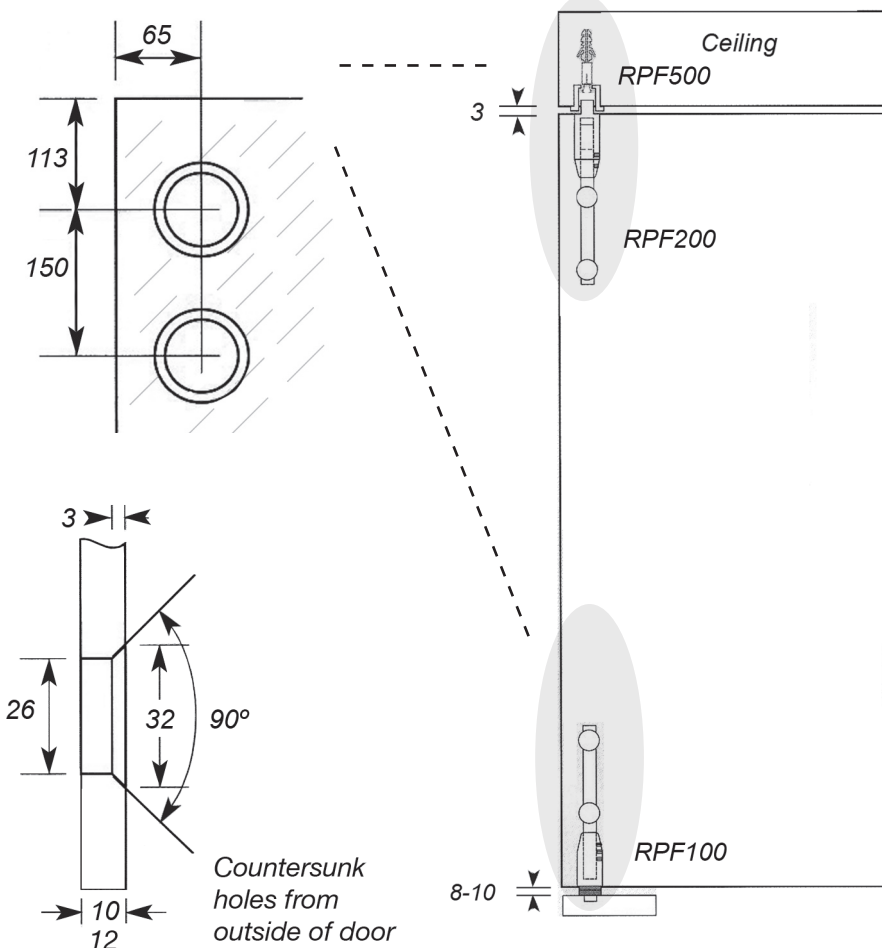

## Pirouette Series

Frameless pivot door

Product Codes	Description	Prices
RPF100 (bottom)	Bottom pivot pole	\$231.85
RPF200 (top)	Top pivot pole	\$231.85
RPF300	Top pivot keeper for glass transom	\$193.19
RPF400	Top pivot keeper for top and side right	\$347.77
RPF500	Top pivot for standard ceiling	\$67.65
FF280	Floor bearing pivot	\$35.00
CASM60HD	Floor Spring	\$270.00
<b>Total value of door set up below w floor bearing pivot</b>		<b>\$566.35</b>
<b>Total value of door set up below w floor spring</b>		<b>\$801.35</b>

Specifications	
Maximum door weight	80kgs
Maximum door height	2500mm
Maximum door width	1200mm
Glass thickness	10 & 12mm
Finish	304 SSS

**Pirouette Series**  
Frameless pivot door

**RPF300** Transom Pivot

**RPF400** Transom sidelight connector with pivot