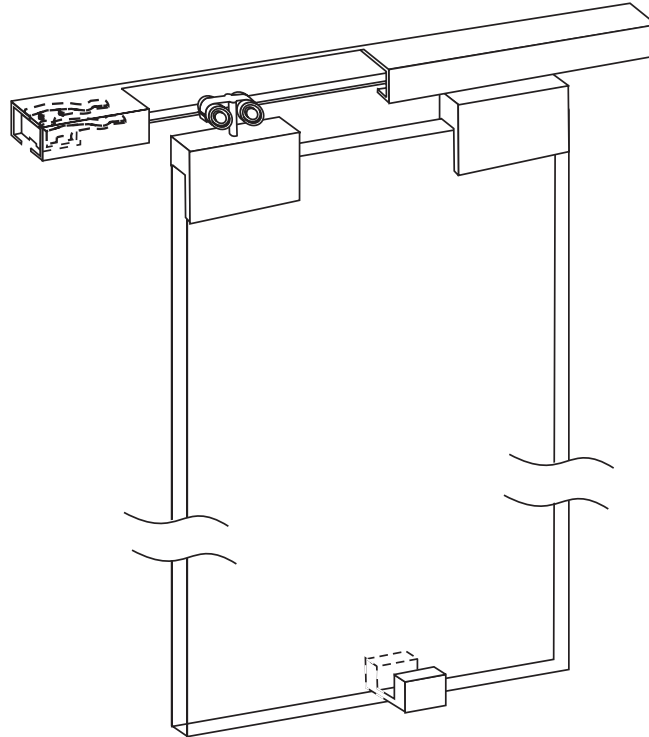

Sliding door fitting – Series 1000b

Light duty installation and glass preparation

Sliding door fitting – Series 2000

Heavy duty installation and glass preparation

Product Codes	Description	Prices
RSS2000 1	Aluminium top track	\$54.18/lm
RSS2000 2	Roller hanger	\$167.20
RSS2000 3	Door stopper	\$13.20
RSS2000 4	Floor guide	\$38.66
RSS1000 5	Side mount (optional)	\$13.20