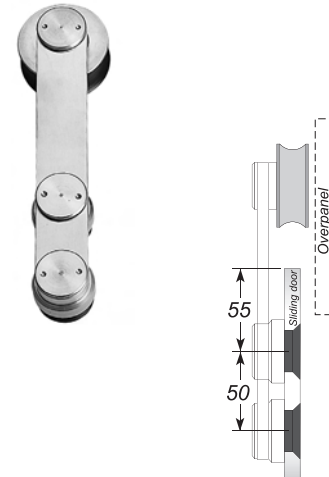

Technical features

- The glass door thickness is available for 8, 10 or 12mm
- Maximum door weight 150kgs

Complete set components for single door

- 1 nos. RSS2000 1 aluminium top tracks (per meter)
- 2 nos. RSS2000 2 roller hangers
- 2 nos. RSS2000 3 door stoppers
- 1 nos. RSS2000 4 floor guides

Glass preparation

Sliding door fitting – Series 3000

Middle duty installation and glass preparation

Product Codes	Description	Prices
RSS3000 1	Stainless steel track tube	\$154.59 per 3M length
RSS3000 2	Roller hanger	\$579.86
RSS3000 3	Door stopper – left and right hand	\$48.56
RSS3000 4	Floor guide	\$38.66
RSS3000 5	Fixing clamp (glass to wall)	\$48.56
RSS3000 6	Fixing clamp (glass to glass)	\$77.31

RSS3000 1 Stainless steel track tube

RSS3000 2 Roller hanger

RSS3000 3 Door stopper – left and right hand

RSS3000 4 Floor guide

Technical features

- The glass door thickness is available for 8, 10 or 12mm
- Maximum door weight 100kgs
- Fitting components are made of 304 stainless steel
- In addition to the various standard ones; curved bi-parting or parallel sliding doors can also be installed easily