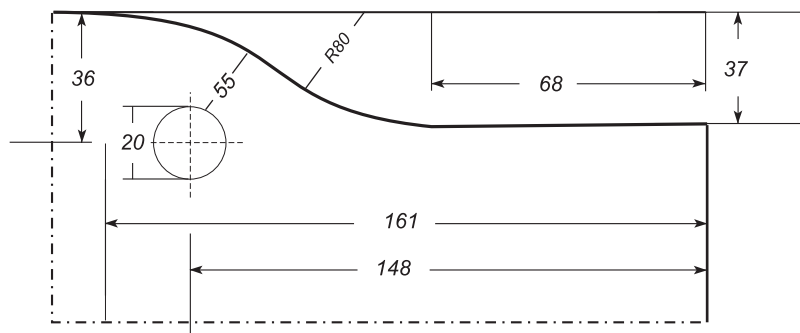

Sliding door fitting – Series 1000b

Light duty installation and glass preparation