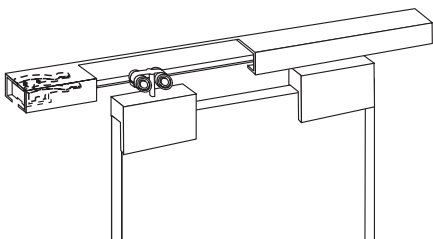

Sliding Door System
Series 1000b

6 - 7