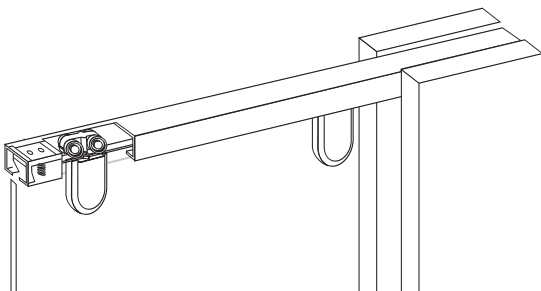

Sliding Door System
Series 2000

6 - 7