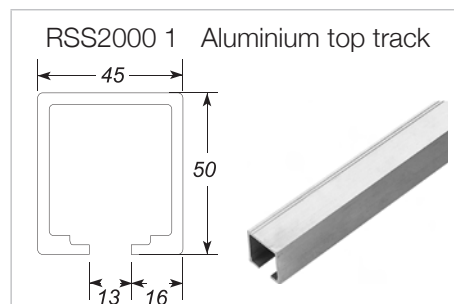

Sliding door fitting – Series 2000

Heavy duty installation and glass preparation

Product Codes	Description	Prices
RSS2000 1	Aluminium top track	$54.18/lm
RSS2000 2	Roller hanger	$167.20
RSS2000 3	Door stopper	$13.20
RSS2000 4	Floor guide	$38.66
RSS1000 5	Side mount (optional)	$13.20

Technical features

- The glass door thickness is available for 8, 10 or 12mm
- Maximum door weight 150kgs

Complete set components for single door

- 1 nos. RSS2000 1 aluminium top tracks (per meter)
- 2 nos. RSS2000 2 roller hangers
- 2 nos. RSS2000 3 door stoppers
- 1 nos. RSS2000 4 floor guides

Complete 2M track system

RSS2000	$507.83 (excl GST) (excluding side mounts)