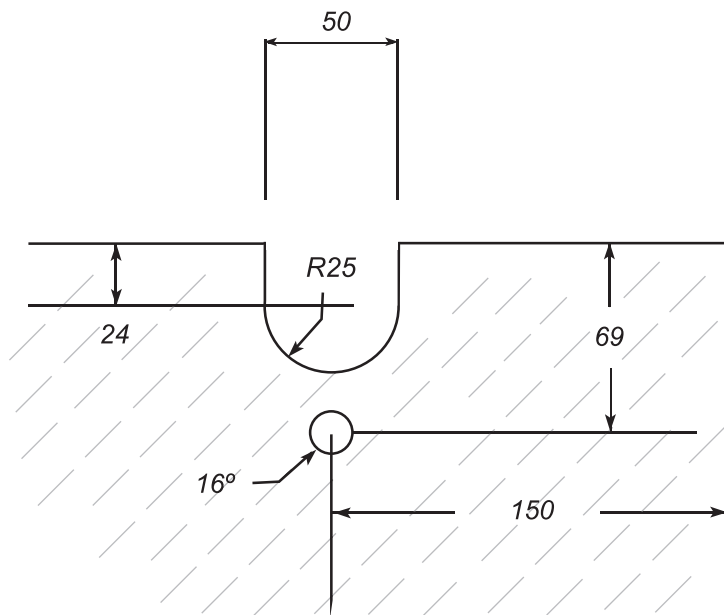

Sliding door fitting – Series 2000
Heavy duty installation and glass preparation

Glass preparation