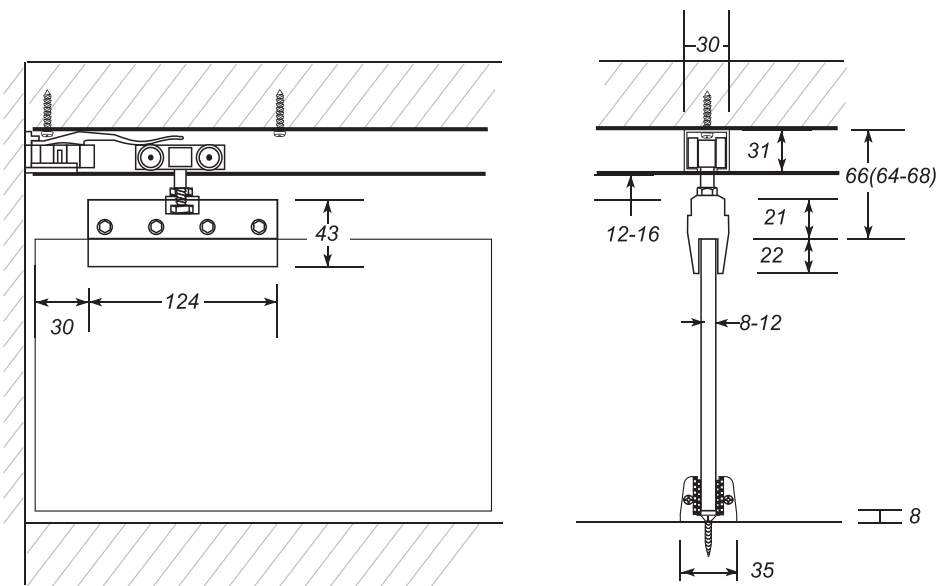

Sliding door fitting – Series 1000a
Light duty installation and glass preparation

No need for glass preparation