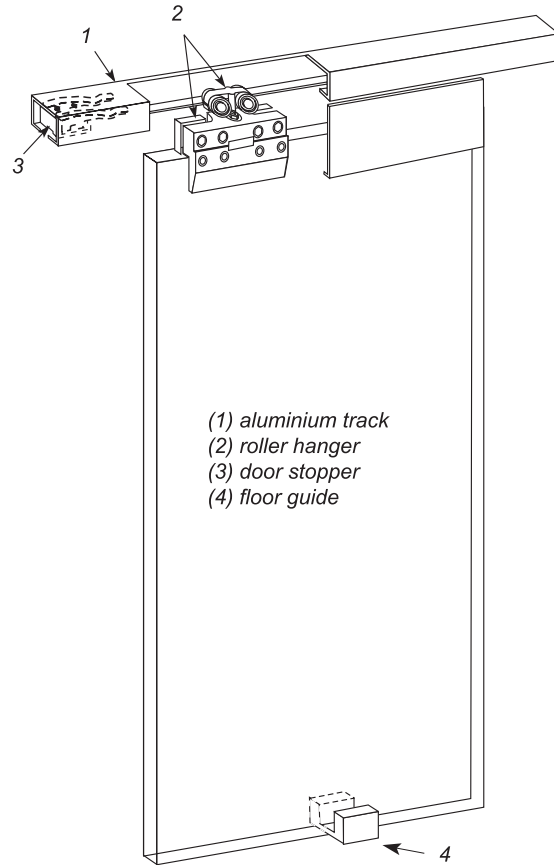

Sliding door fitting – Series 1000a
Light duty installation and glass preparation

No need for glass preparation