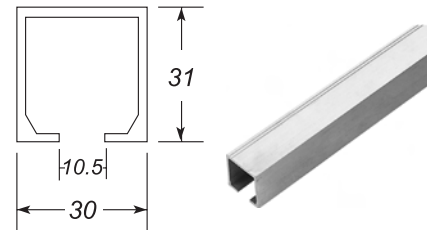

Sliding door fitting – Series 1000b

Light duty installation and glass preparation

Product Codes	Description	Prices
RSS1000 1	Aluminium top track	$38.72/lm
RSS1000 3	Roller hanger (SSS)	$141.66
RSS1000 4	Roller hanger (PSS)	$141.66
RSS1000 5	Door stopper	$13.20
RSS1000 6	Floor guide	$8.17

Technical features

- The glass door thickness is available for 8, 10 or 12mm
- Maximum door weight 60-100kgs

Complete set components for single door

- 1 nos. RSS1000 1 aluminium top tracks (per meter)
- 2 nos. RSS1000 3 (SSS) or RSS1000 4 (PSS) roller hangers
- 2 nos. RSS1000 5 door stoppers
- 1 nos. RSS1000 6 floor guides

Complete 2M track system

RSS1000b	$402.98 (excl GST)

RSS1000 1 Aluminium top track