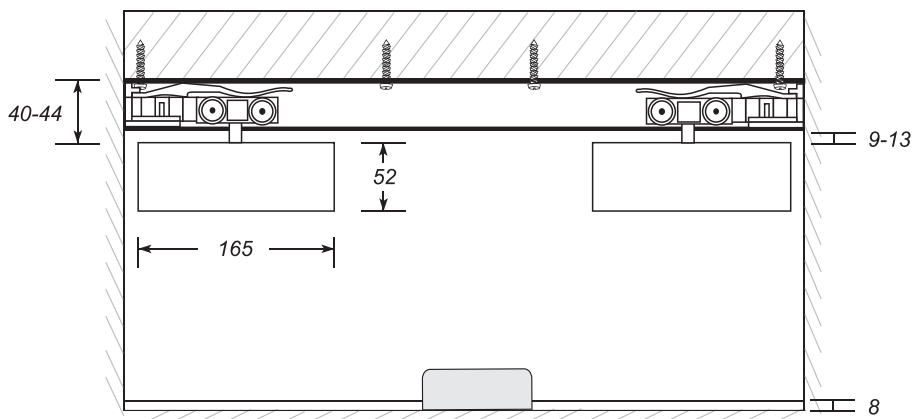

Sliding door fitting – Series 1000b

Light duty installation and glass preparation