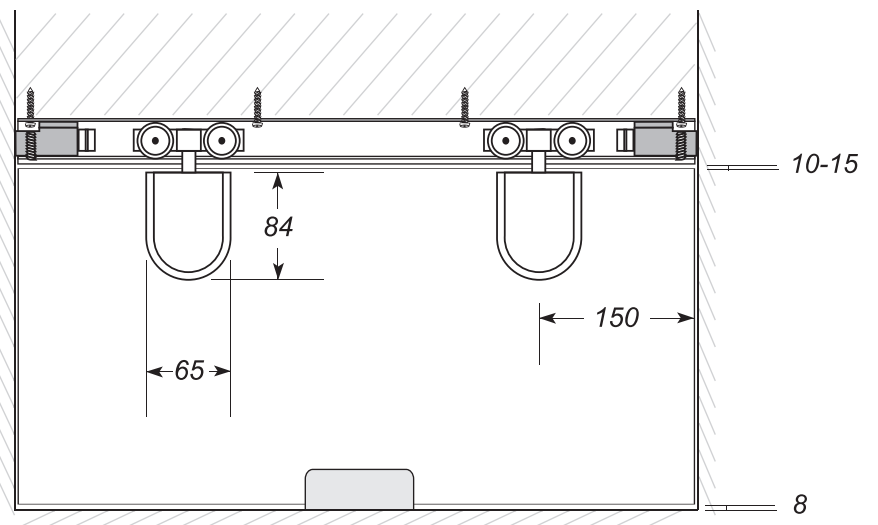

Sliding door fitting – Series 2000
Heavy duty installation and glass preparation

Glass preparation