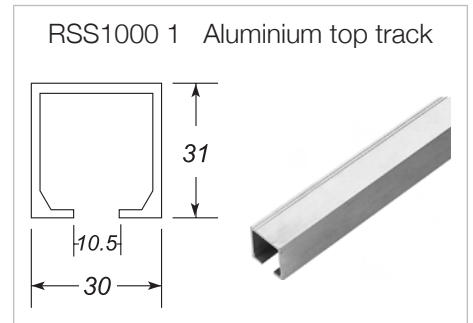

Sliding Door System
Series 3000

7 - 8

Maintenance of Stainless Steel

Warranty

Terms and Conditions

Sliding door fitting – Series 1000a

Light duty installation and glass preparation

Product Codes	Description	Prices
RSS1000 1	Aluminium top track	\$38.72/m
RSS1000 2	Roller hanger	\$128.66
RSS1000 5	Door stopper	\$13.20
RSS1000 6	Floor guide	\$8.17
RSS1000 7	End caps/fittings	\$7.61
RSS1000 8	Aluminium cover plate	\$38.66 per 1500mm length

Technical features

- The glass door thickness is available for 8, 10 or 12mm
- Maximum door weight 60-100kgs

Complete set components for single door

- 1 nos. RSS1000 1 aluminium top tracks (per meter)
- 2 nos. RSS1000 2 roller hangers
- 2 nos. RSS1000 5 door stoppers
- 1 nos. RSS1000 6 floor guides

Optional coverplate set for exposed applications

- 2 nos. RSS1000 8 1.5m aluminium cover plates
- 1 nos. RSS1000 7 end cap fittings

Complete price based on 2M top track including cover plates

RSS1000a	\$454.65 (excl GST)
----------	---------------------