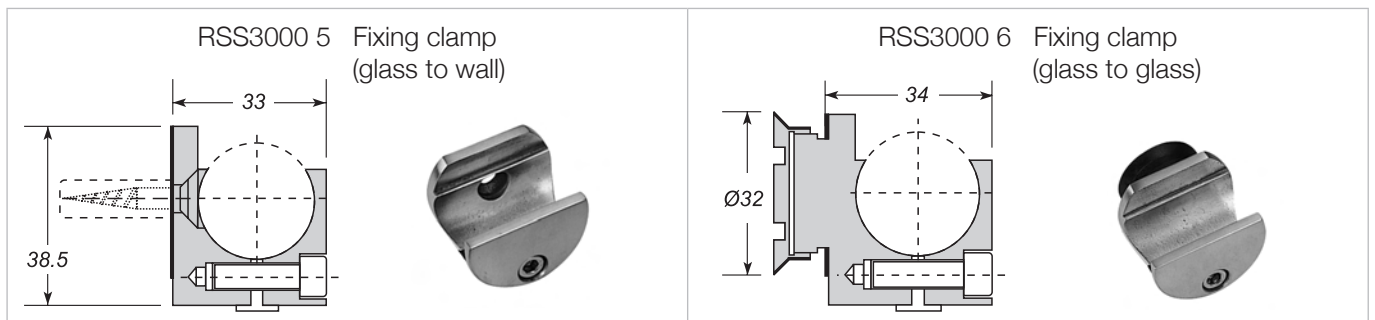

Hole preparation for glass to glass fixing clamp