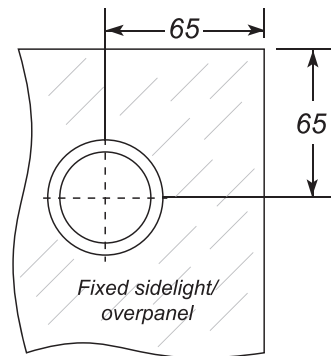

Coutersunk holes
from the front side

as required by
installation

Glass preparation for sliding door for 10 (12)mm thick toughened glass