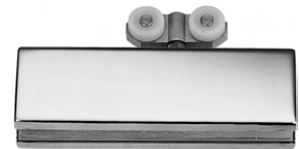

Sliding door fitting – Series 1000a
Light duty installation and glass preparation

No need for glass preparation

Sliding door fitting – Series 1000b

Light duty installation and glass preparation

Product Codes	Description	Prices
RSS1000 1	Aluminium top track	\$38.72/lm
RSS1000 3	Roller hanger (SSS)	\$141.66
RSS1000 4	Roller hanger (PSS)	\$141.66
RSS1000 5	Door stopper	\$13.20
RSS1000 6	Floor guide	\$8.17

Complete 2M track system

RSS1000b	\$402.98 (excl GST)
----------	---------------------

RSS1000 1 Aluminium top track

RSS1000 3 Roller hanger (SSS)

RSS1000 4 Roller hanger (PSS)

RSS1000 5 Door stopper

RSS1000 6 Floor guide