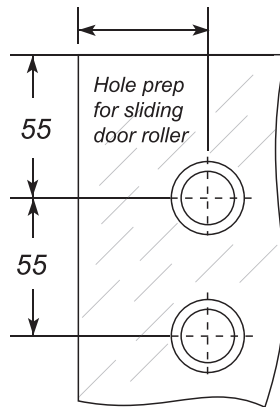

Coutersunk holes
from the front side

as required by
installation

Glass preparation for sliding door for 10 (12)mm thick toughened glass