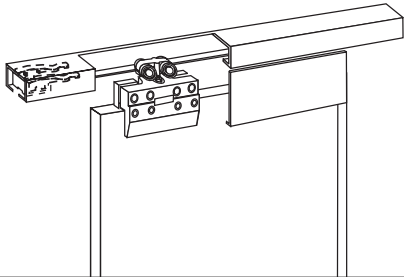

Index

Page

Sliding Door System
Series 1000a

4 - 5