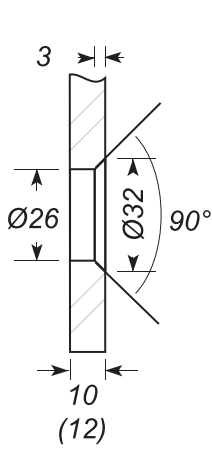

Coutersunk holes
from the front side

as required by
installation

Glass preparation for sliding door for 10 (12)mm thick toughened glass