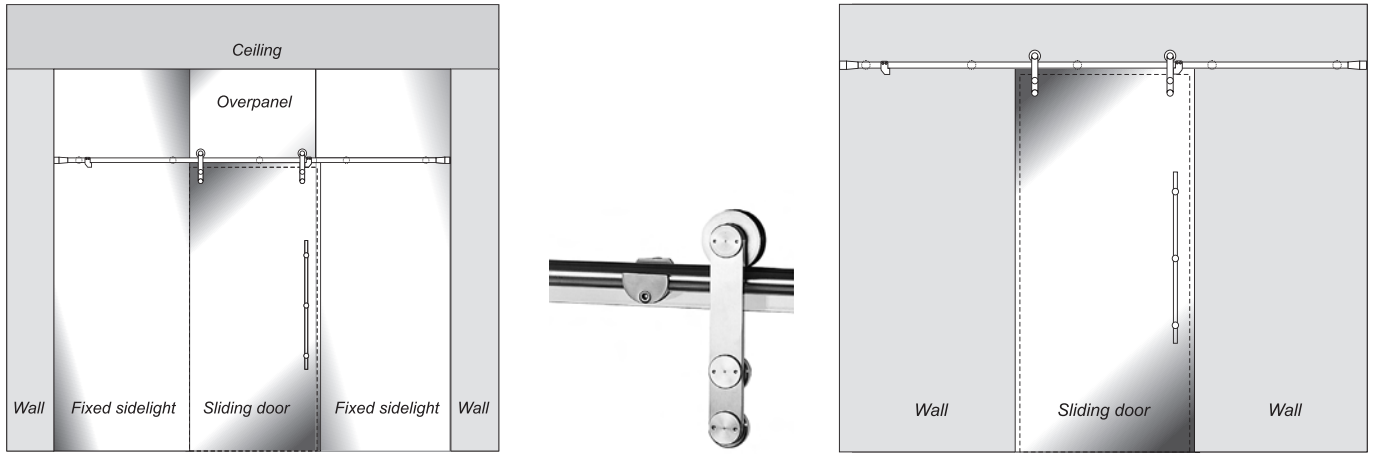

Sliding door fitting – Series 3000
Middle duty installation and glass preparation