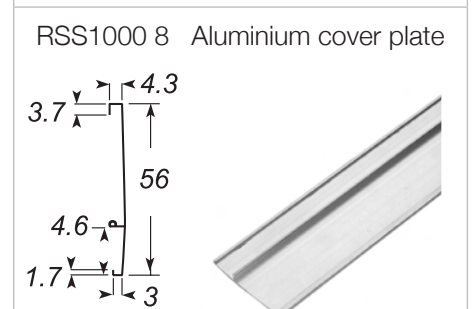

Sliding door fitting – Series 1000a

Light duty installation and glass preparation

Product Codes	Description	Prices
RSS1000 1	Aluminium top track	$38.72/m
RSS1000 2	Roller hanger	$128.66
RSS1000 5	Door stopper	$13.20
RSS1000 6	Floor guide	$8.17
RSS1000 7	End caps/fittings	$7.61
RSS1000 8	Aluminium cover plate	$38.66 per 1500mm length

Technical features

- The glass door thickness is available for 8, 10 or 12mm
- Maximum door weight 60-100kgs

Complete set components for single door

- 1 nos. RSS1000 1 aluminium top tracks (per meter)
- 2 nos. RSS1000 2 roller hangers
- 2 nos. RSS1000 5 door stoppers
- 1 nos. RSS1000 6 floor guides

Optional coverplate set for exposed applications

- 2 nos. RSS1000 8 1.5m aluminium cover plates
- 1 nos. RSS1000 7 end cap fittings

Complete price based on 2M top track including cover plates

RSS1000a	$454.65 (excl GST)