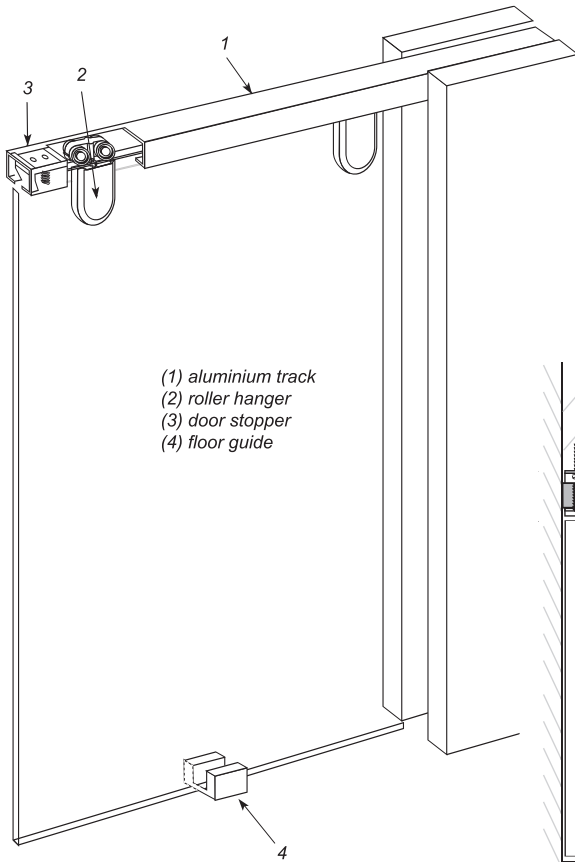

Complete 2M track system

RSS2000	\$507.83 (excl GST) (excluding side mounts)
---------	--

RSS2000 2 Roller hanger

RSS2000 3 Door stopper

RSS2000 4 Floor guide

RSS2000 5 Side mount (optional)

Sliding door fitting – Series 2000
Heavy duty installation and glass preparation