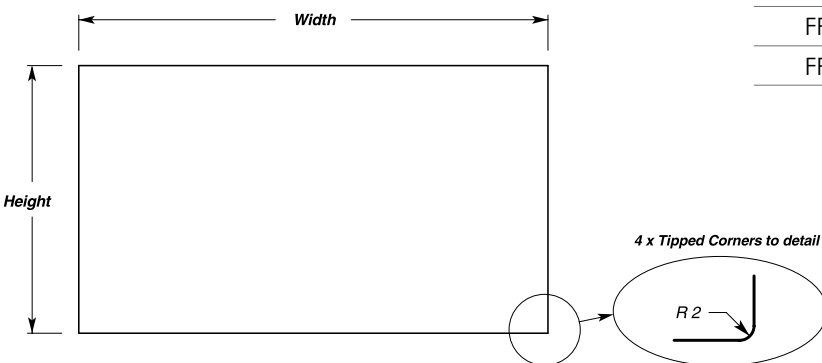

FIXED PANELS

Code	Height mm		Width mm
FP-1000	1190	x	1000
FP-1100	1190	x	1100
FP-1150	1190	x	1150
FP-1200	1190	x	1200
FP-1250	1190	x	1250
FP-1300	1190	x	1300
FP-1350	1190	x	1350
FP-1400	1190	x	1400
FP-1500	1190	x	1500
FP-1600	1190	x	1600
FP-1700	1190	x	1700
FP-1800	1190	x	1800