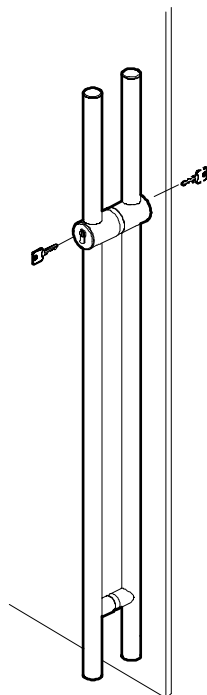

**tubo**  
**CASMA**

# TUBO

# A00 - 107

for up to 15mm glass door

made in Italy

## GLASS FABRICATION