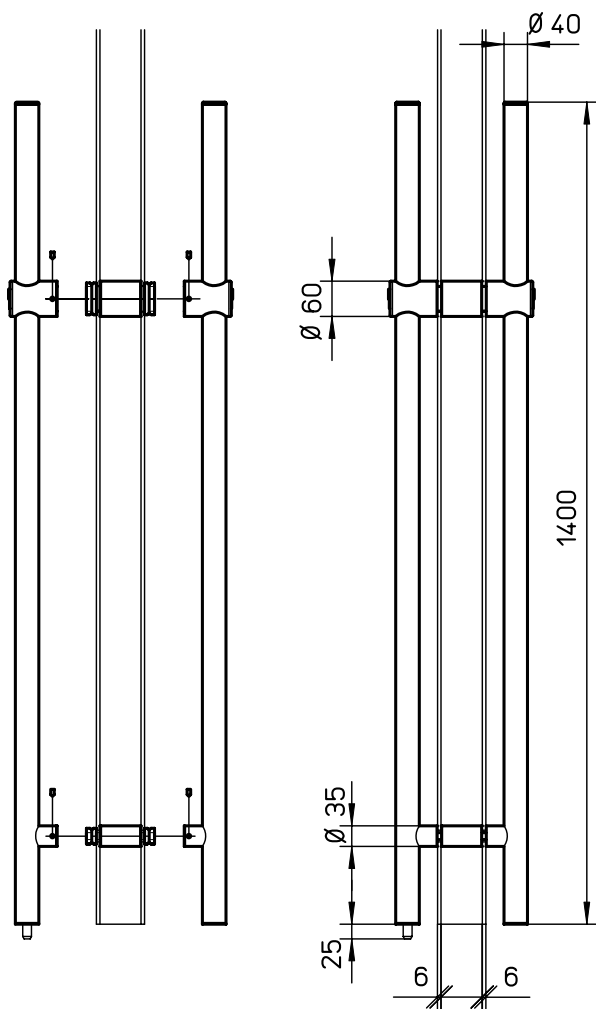

# A00 - 107

for up to 15mm glass door

made in Italy

## GLASS FABRICATION

# A00 - 108

*for double glazing door*

## TUBO

made in Italy

GLASS  
FABRICATION

**CASMA S.p.A.**  
**Via Primo Maggio, 86 - 20013 **MAGENTA** (MI) - Italy**  
**ph. +39 02 97298418 - fax. +39 02 97299006**  
**Internet: <http://www.casma.com> - E-Mail: [casma@casma.it](mailto:casma@casma.it)**