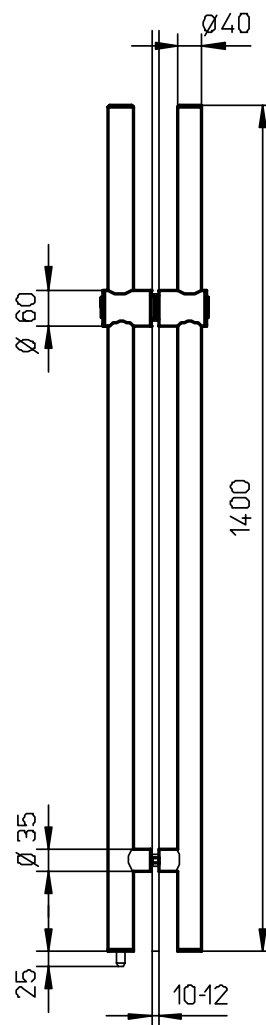

# TUBO

# A00 - 107

for up to 15mm glass door

made in Italy

## GLASS FABRICATION

# A00 - 108

*for double glazing door*