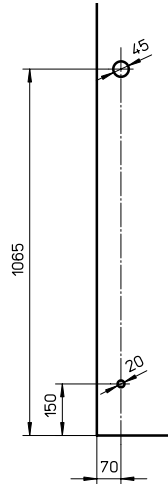

A00 - 108

for double glazing door

TUBO

made in Italy

GLASS
FABRICATION