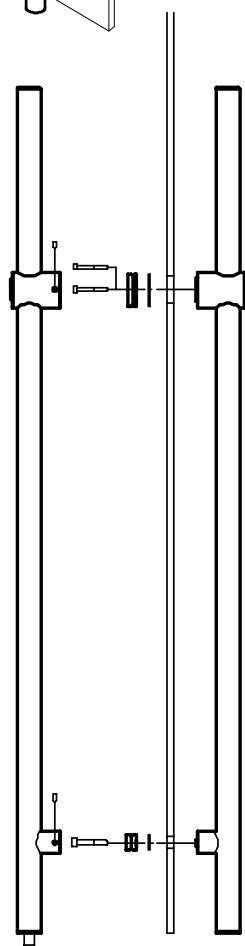

**tubo**  
**CASMA**

# TUBO

# A00 - 107

for up to 15mm glass door

made in Italy

## GLASS FABRICATION