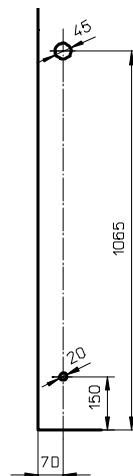

# A00 - 107

for up to 15mm glass door

made in Italy

# A00 - 108

*for double glazing door*