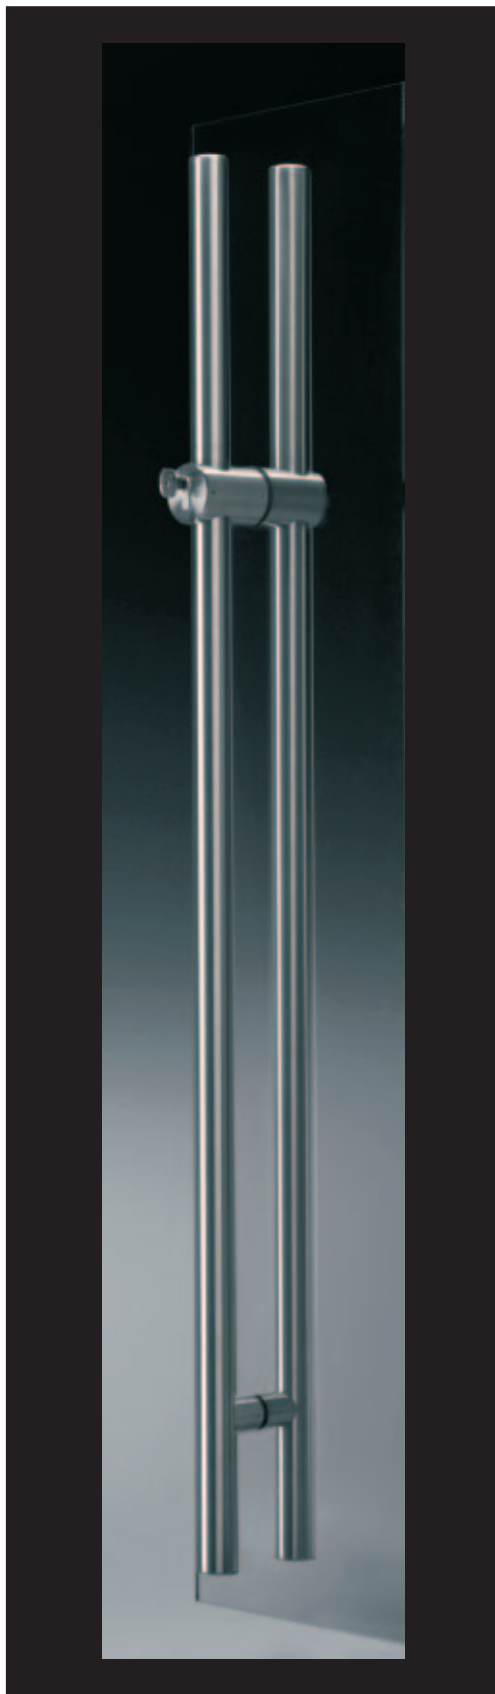

**tubo**  
**CASMA**

# TUBO

# A00 - 107

for up to 15mm glass door

made in Italy

## GLASS FABRICATION