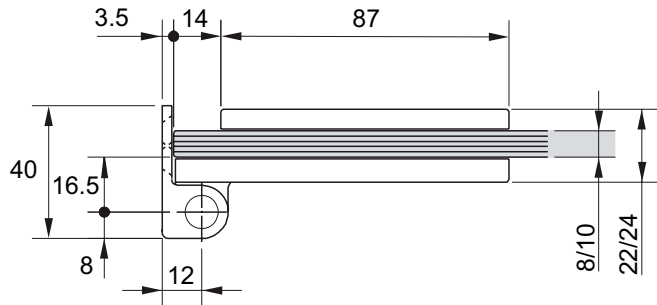

CAS 13100

CASMA Offset Jamb Hinge

Technical Details

- Suitable for 8mm and 10mm glass
- Maximum door weight = 60kg
- Maximum door width = 1000mm

Available Finishes

- Polished stainless steel
- Satin stainless steel
- Natural anodised aluminium

Specify at time of order

- Finish required

Code	Description	Price, per pair (ex gst)
CAS 13100 PSS	CASMA Offset Jamb Hinge - Polished Stainless Steel	\$162.80
CAS 13100 SSS	CASMA Offset Jamb Hinge - Satin Stainless Steel	\$152.90
CAS 13100 NA	CASMA Offset Jamb Hinge - Natural Anodised Aluminium	\$123.00