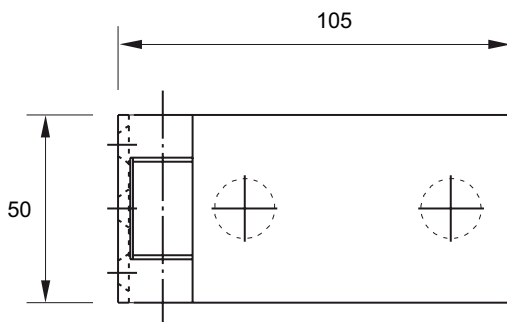

CAS 13100

CASMA Offset Jamb Hinge

Technical Details

- Suitable for 8mm and 10mm glass
- Maximum door weight = 60kg
- Maximum door width = 1000mm

Available Finishes

- Polished stainless steel
- Satin stainless steel
- Natural anodised aluminium

Specify at time of order

- Finish required

Code	Description	Price, per pair (ex gst)
CAS 13100 PSS	CASMA Offset Jamb Hinge - Polished Stainless Steel	\$162.80
CAS 13100 SSS	CASMA Offset Jamb Hinge - Satin Stainless Steel	\$152.90
CAS 13100 NA	CASMA Offset Jamb Hinge - Natural Anodised Aluminium	\$123.00