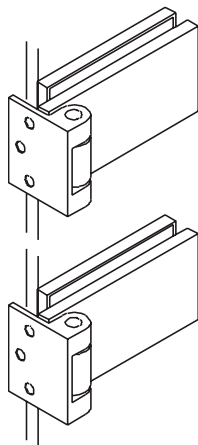

CAS 13100

CASMA Offset Jamb Hinge

Technical Details

- Suitable for 8mm and 10mm glass
- Maximum door weight = 60kg
- Maximum door width = 1000mm

Available Finishes

- Polished stainless steel
- Satin stainless steel
- Natural anodised aluminium

Specify at time of order

- Finish required

Code	Description	Price, per pair (ex gst)
CAS 13100 PSS	CASMA Offset Jamb Hinge - Polished Stainless Steel	\$162.80
CAS 13100 SSS	CASMA Offset Jamb Hinge - Satin Stainless Steel	\$152.90
CAS 13100 NA	CASMA Offset Jamb Hinge - Natural Anodised Aluminium	\$123.00