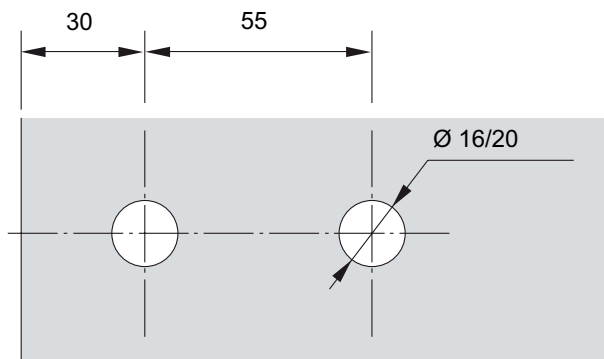

CAS 13100

CASMA Offset Jamb Hinge

Technical Details

- Suitable for 8mm and 10mm glass
- Maximum door weight = 60kg
- Maximum door width = 1000mm

Available Finishes

- Polished stainless steel
- Satin stainless steel
- Natural anodised aluminium

Specify at time of order

- Finish required

Code	Description	Price, per pair (ex gst)
CAS 13100 PSS	CASMA Offset Jamb Hinge - Polished Stainless Steel	\$162.80
CAS 13100 SSS	CASMA Offset Jamb Hinge - Satin Stainless Steel	\$152.90
CAS 13100 NA	CASMA Offset Jamb Hinge - Natural Anodised Aluminium	\$123.00