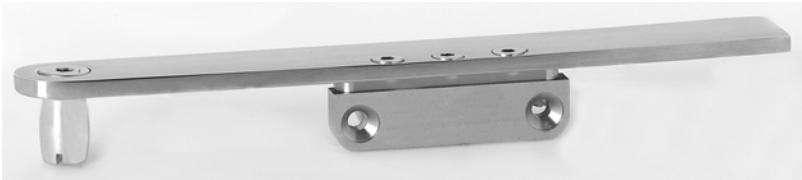

12-13 Rosemary Court Mulgrave Victoria Australia 3170  
 telephone: (03) 8562 0888 facsimile: (03) 8562 0899  
 email: sales@fethers.com web: www.fethers.com

Product Code

**FPF7**

Product Type

**Slimline Glass to Glass Pivot**

Available Finishes

- 316 Satin Stainless Steel
  - 316 Polished Stainless Steel
- Other finishes available upon request

Technical Details

- Used on pool gates in conjunction with FF200 Top Patch Fittings to allow the gate to pivot from another glass panel.