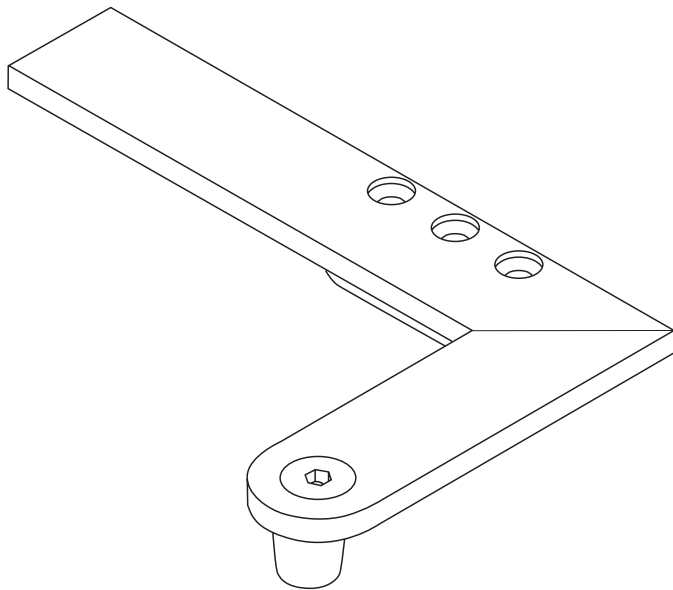

12-13 Rosemary Court Mulgrave Victoria Australia 3170
telephone: (03) 8562 0888 facsimile: (03) 8562 0899
email: sales@fethers.com web: www.fethers.com