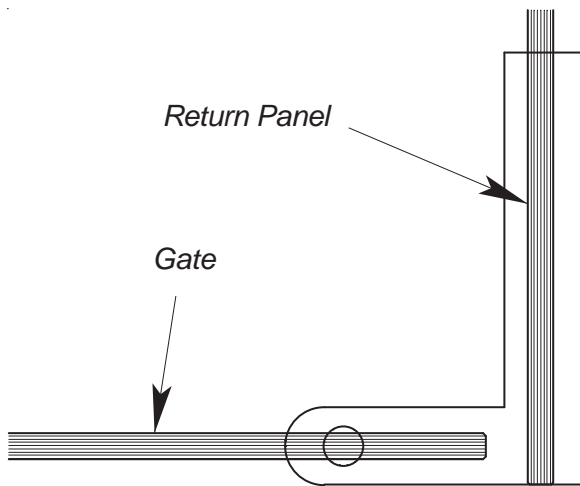

90 degree Slimline Glass  
to Glass Pivot

Available Finishes

- 316 Satin Stainless Steel
  - 316 Polished Stainless Steel
- Other finishes available upon request

Technical Details

- Used on pool gates in conjunction with FF200 Top Patch Fittings to allow the gate to pivot from another glass panel.

**Note**

*Types A and B available to suit opposite configurations. Please ensure type A or B is specified when ordering.*

*See Below for detail*

**Type A**

**Type B**