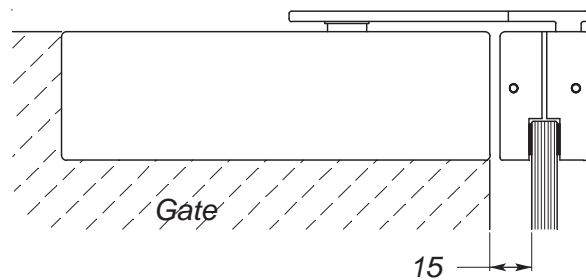

Note

Types A and B available to suit opposite configurations. Please ensure type A or B is specified when ordering.

See Below for detail