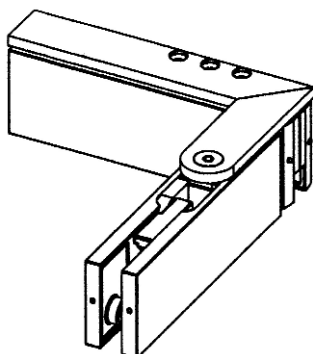

12-13 Rosemary Court Mulgrave Victoria Australia 3170
telephone: (03) 8562 0888 facsimile: (03) 8562 0899
email: sales@fethers.com web: www.fethers.com

Product Code

FPF7-90 (A or B)

Product Type

90 degree Slimline Glass
to Glass Pivot

Available Finishes

1. 316 Satin Stainless Steel
   - 316 Polished Stainless Steel
2. Other finishes available upon request

Technical Details

- Used on pool gates in conjunction with FF200 Top Patch Fittings to allow the gate to pivot from another glass panel.

Note

Types A and B available to suit opposite configurations. Please ensure type A or B is specified when ordering.

See Below for detail

Type A