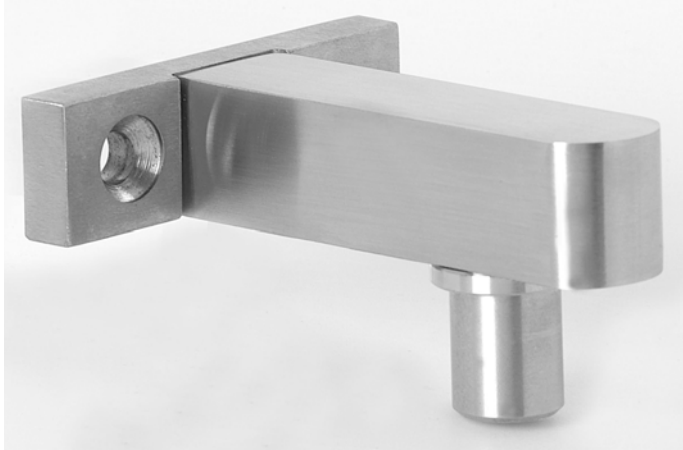

12-13 Rosemary Court Mulgrave Victoria Australia 3170  
 telephone: (03) 8562 0888 facsimile: (03) 8562 0899  
 email: sales@fethers.com web: www.fethers.com

Product Code

**FPF5**

Product Type

**Wall to Glass Pivot**

Available Finishes

- 316 Satin Stainless Steel
- 316 Polished Stainless Steel

Other finishes available upon request.

Technical Details

- Used on pool gates in conjunction with FF200 Top Patch Fitting to allow the gate to pivot from a wall or post.